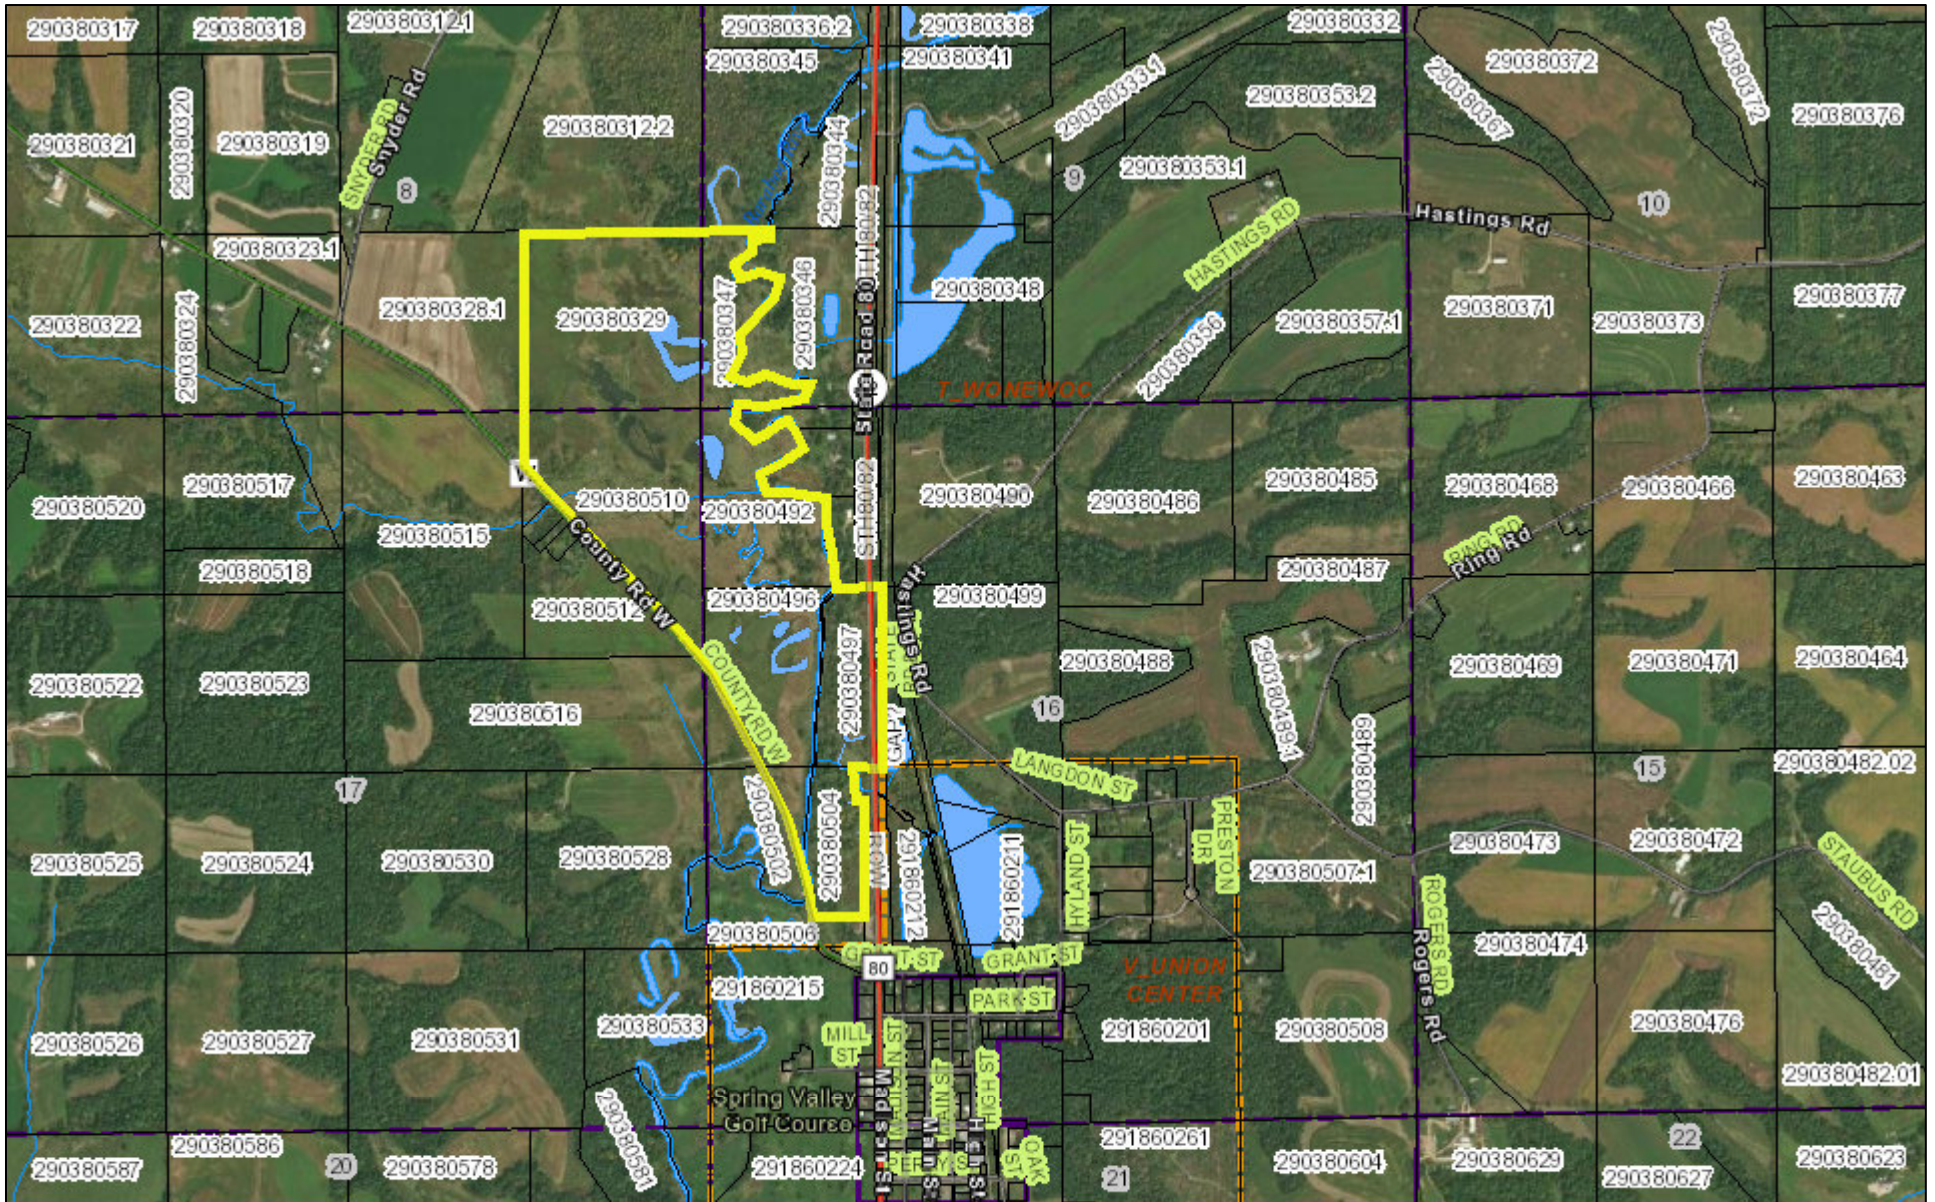

Juneau 165 County Aerial

5/25/2022, 6:46:55 AM

- | | | |
|--------------|--------------------|-------------------|
| Areas | Major Roads | US Highway |
| Override 1 | County Road | Interstate |
| Railroads | State Road | Local Roads |

- | | | |
|---------|--------------|---------------|
| Parcels | Subdivisions | Meander Lines |
|---------|--------------|---------------|

DISCLAIMER: The maps, locations, bearings, and measurements depicted on this map are produced as a service to assist property owners and users. However, the information is intended to be accurate and shall not be used in lieu of a properly conducted survey of the property. Juneau County assumes no liability for the accuracy of this map and information. You are on notice that you should report any errors found to Juneau County immediately. CONTACT THE JUNEAU COUNTY LAND INFORMATION OFFICE WITH ANY QUESTIONS OR PROBLEMS (608) 847-9446/(608) 847-9457.