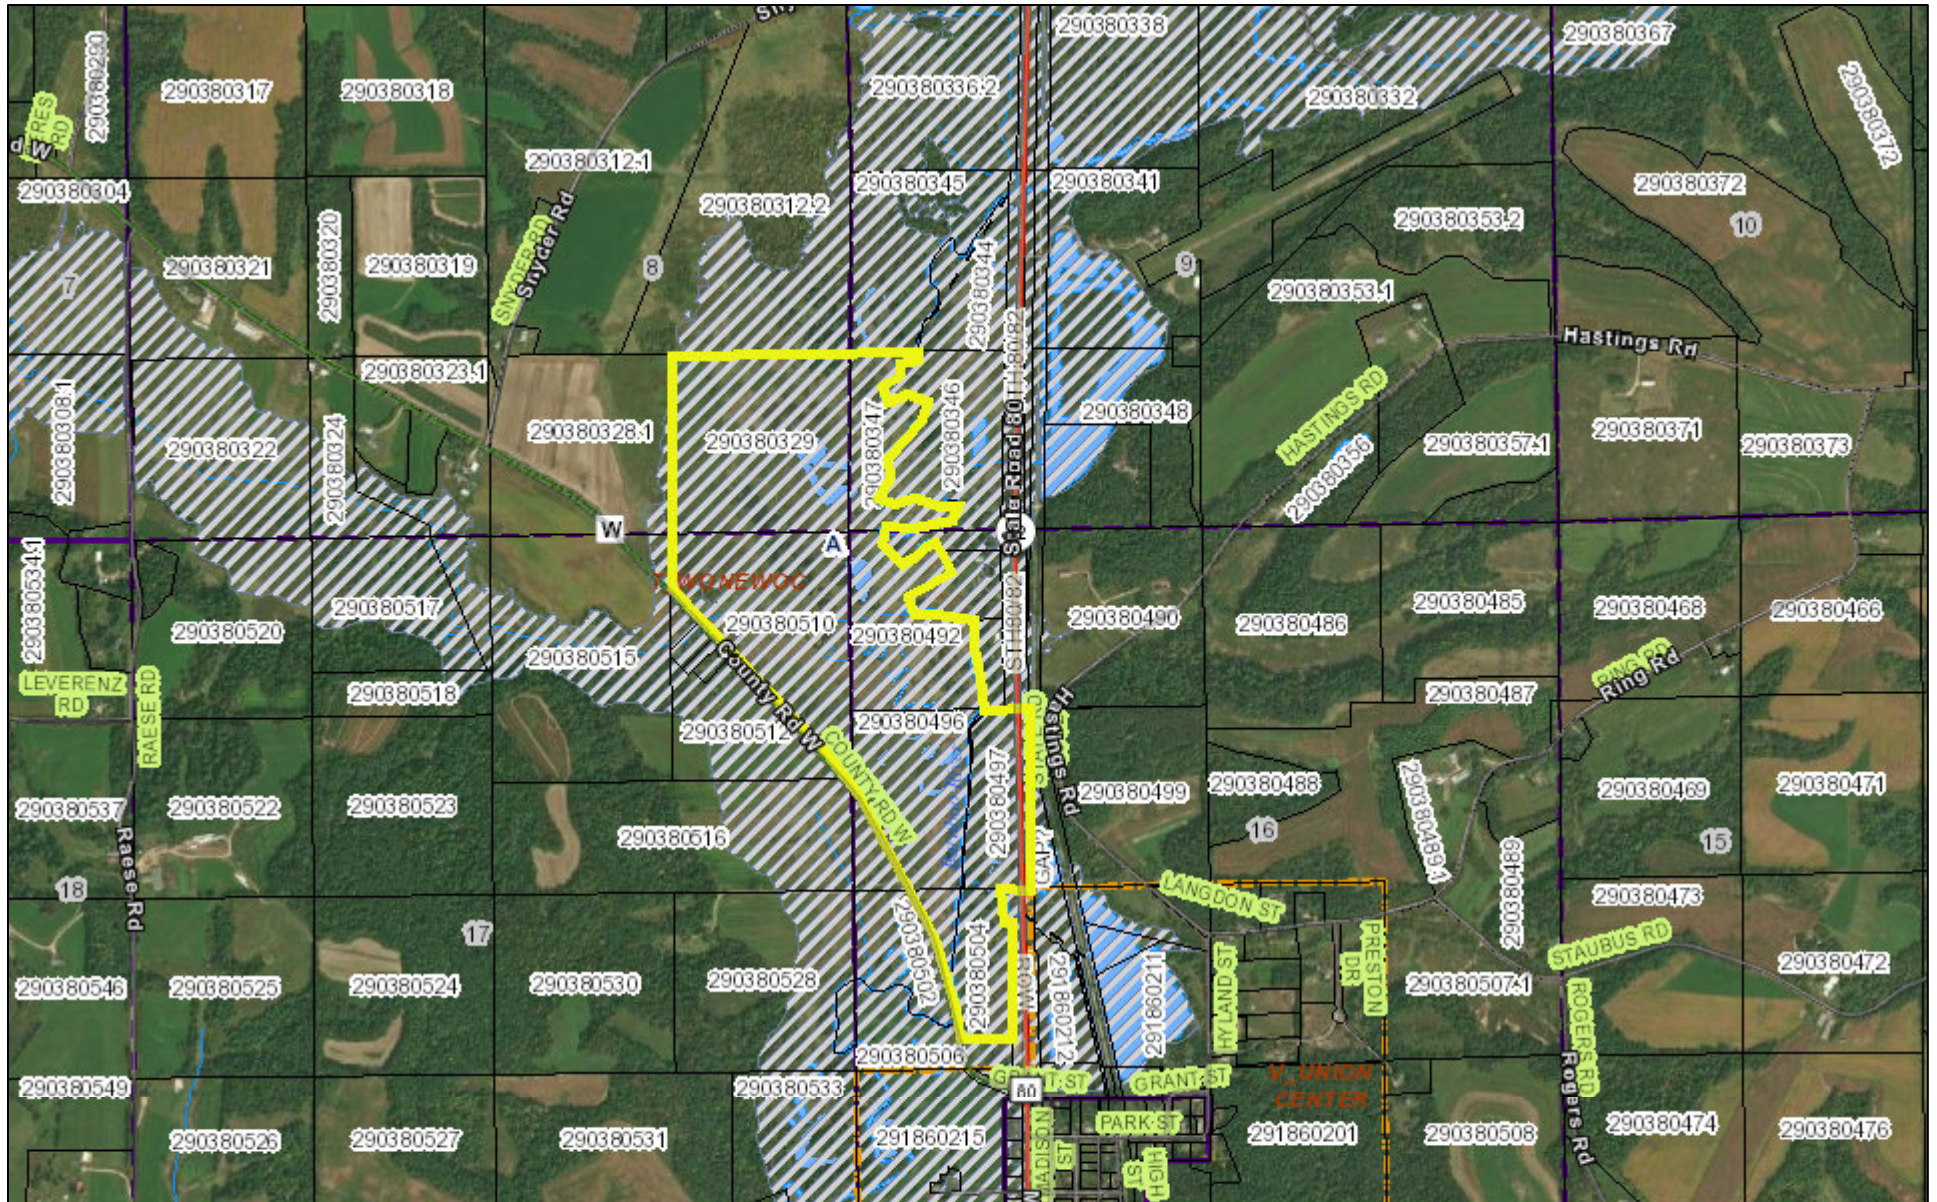

# Juneau 165 Floodplain

5/25/2022, 6:48:26 AM

- |              |                    |                   |                |
|--------------|--------------------|-------------------|----------------|
| <b>Areas</b> | <b>Major Roads</b> | <b>US Highway</b> | <b>Parcels</b> |
| Override 1   | County Road        | Interstate        | Subdivisions   |
| ++ Railroads | State Road         | Local Roads       | Meander Lines  |

DISCLAIMER: The maps, locations, bearings, and measurements depicted on this map are produced as a service to assist property owners and users. However, this information is not guaranteed to be accurate and shall not be used in lieu of a properly conducted survey of the property. Juneau County assumes no liability for the use of this map and information. You are on notice that you should report any errors found to Juneau County immediately. CONTACT THE JUNEAU COUNTY LAND INFORMATION OFFICE WITH ANY QUESTIONS OR PROBLEMS (608) 847-9446/(608) 847-9457.