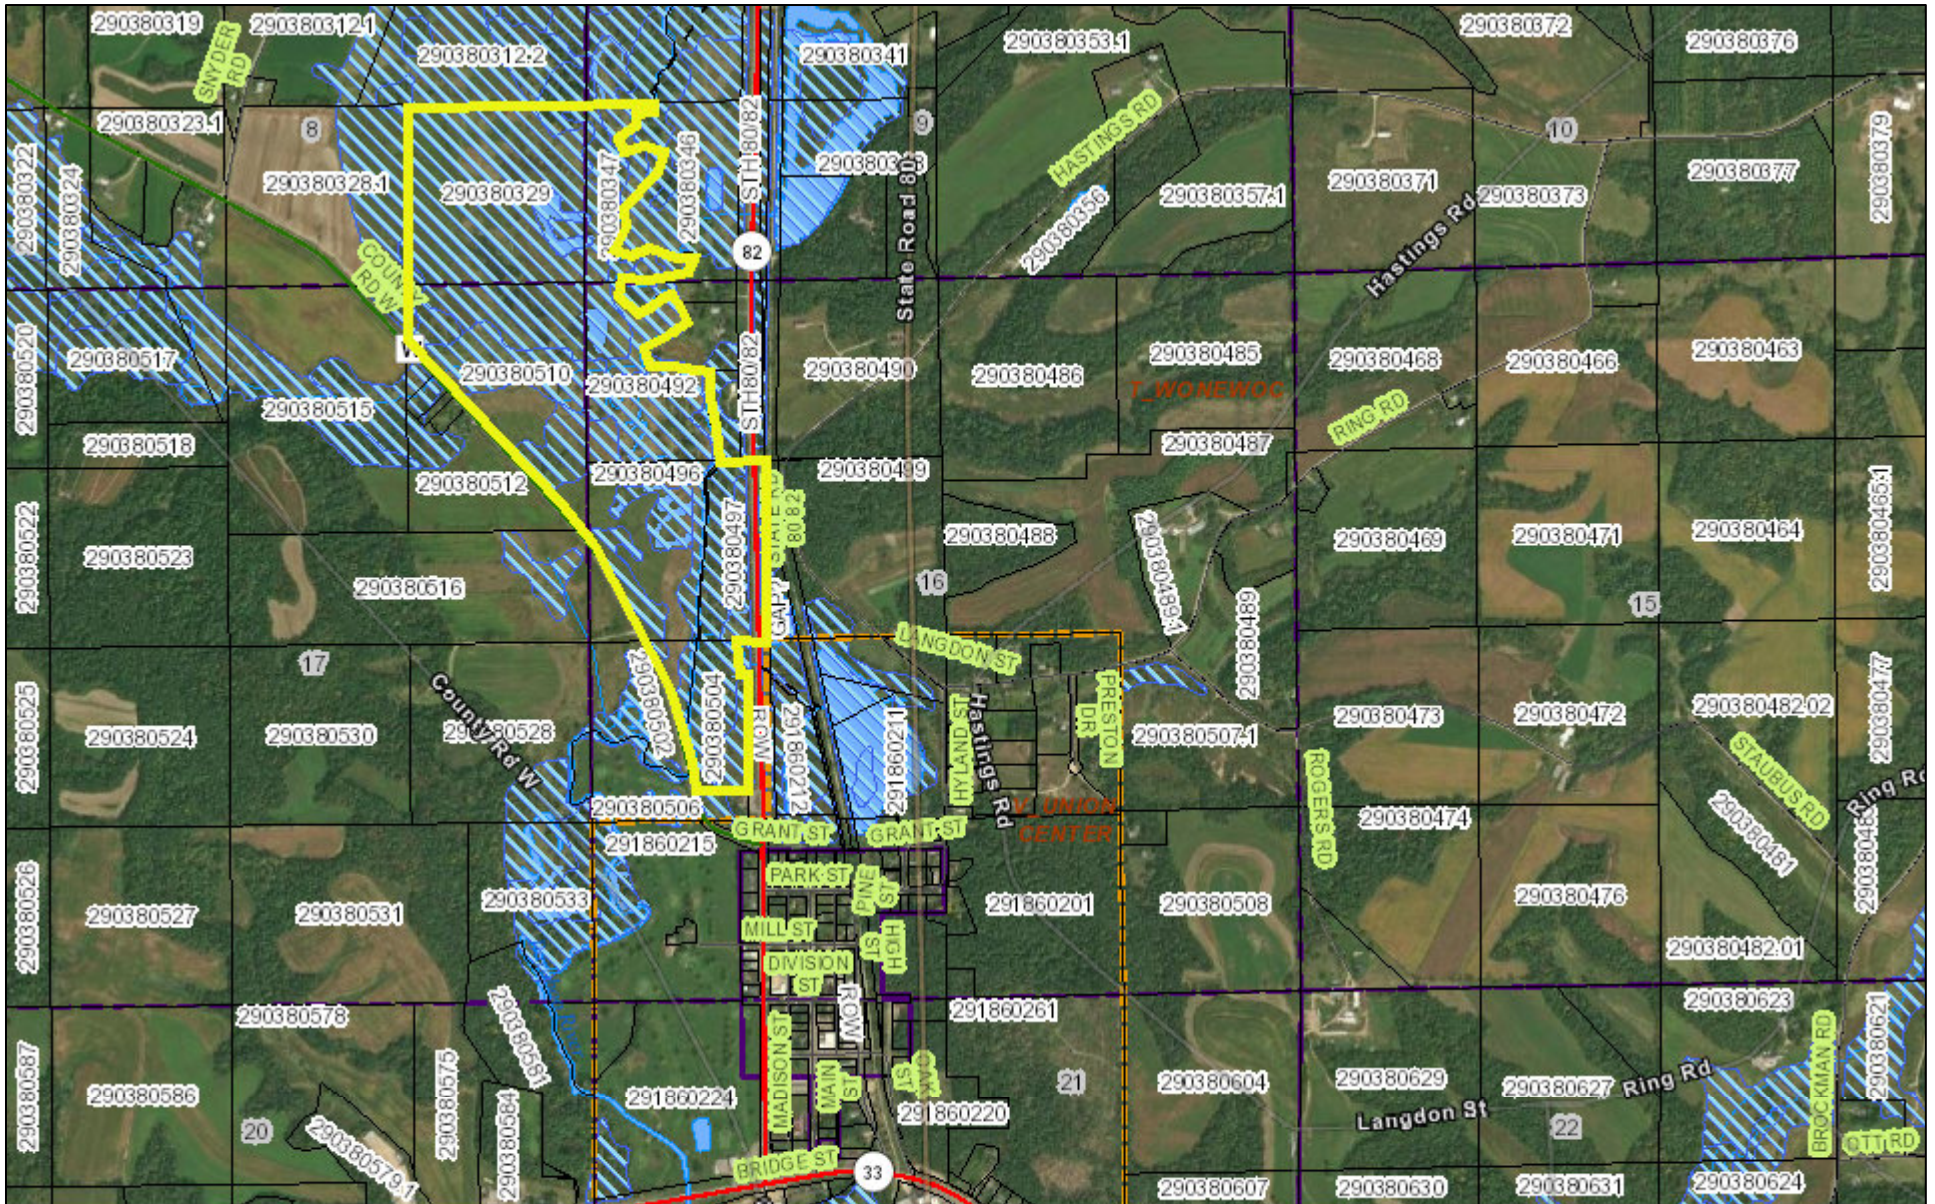

# Juneau 165 Wetlands

5/25/2022, 6:45:48 AM

- |              |                    |                   |
|--------------|--------------------|-------------------|
| <b>Areas</b> | <b>Major Roads</b> | <b>US Highway</b> |
| Override 1   | County Road        | Interstate        |
| ++ Railroads | State Road         | Local Roads       |

- |               |                       |
|---------------|-----------------------|
| Parcel        | Minor Civil Divisions |
| Subdivisions  | Sections              |
| Meander Lines |                       |